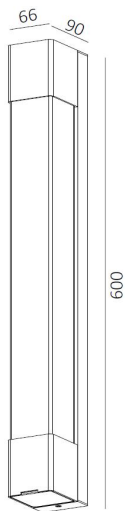

SD3102

9W Super Spa Mirrior Light with EU Socket

Description

IP44 Mirror light suitable for bathroom area;
Avialble with DALI version;
Easy installation & maintainence;
Supplied with a 10A EU Socket;

Finish
Black/White

Material
Aluminium

TECHNICAL CHARACTERISTICS

Light source

Light source: 80pcs Osram SMD2835
Output (W): 350mA 24V 8.4W
Total power consumption (W): 9W
Color temperature:2700K/3000K
CRI: 90
Photobiological risk: RG1
Real Lumen: 700
Qty Leds: 80pcs
Lm/Real W: 75
Life Time: 50.000h L90B10
MacAdam steps: 3
UGR: 19

The photograph may not match the reference exactly. Please read the product description to identify the finish.